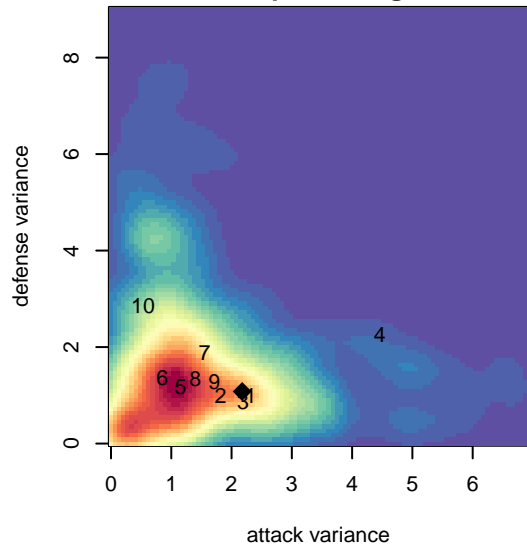

# FSC Roses White G04

, OR  
 G04 total strength=773  
 attack=1.07 defense=0.77  
 fall league = PTT G04 Div 2 Red  
 spr league = Spr OYS G04 Div 1 White

alt names used:  
 FSC 04G Roses White  
 FSC 04G Roses White  
 FSC 04G Roses White

Venues played:  
 2016 PTT G04 Division 2 Red  
 2016 OYS Founders Cup G04  
 2016 Spr OYS G04 Division 1 White

**FSC Roses White G04**  
 Dots are actual minus expected GF (blue circles) and GA (red triangles).  
 Blue line is smoothed change in attack strength. Red is smoothed change in defense strength.

**attack and defense variance (black dot)  
relative to other teams  
and top 10 in region**

**attack and defense rating  
relative to others at age  
and all opponents in last 13 months**

**Performance relative to 13 month average**