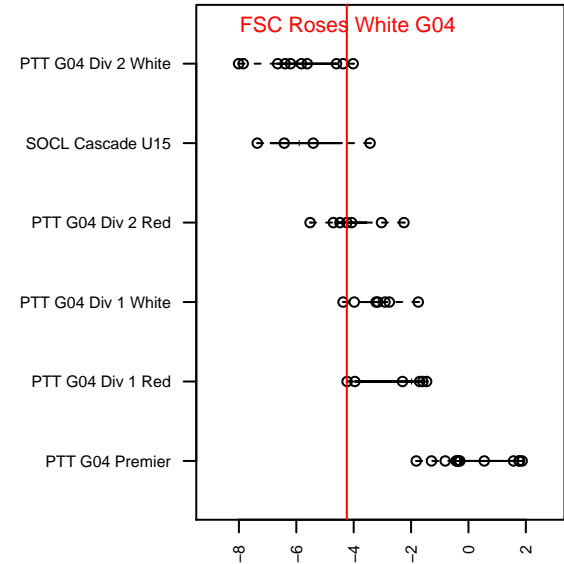

# FSC Roses White G04

, OR  
 G04 total strength=773  
 attack=1.07 defense=0.77  
 fall league = PTT G04 Div 2 Red  
 spr league = Spr OYS G04 Div 1 White

alt names used:  
 FSC 04G Roses White  
 FSC 04G Roses White  
 FSC 04G Roses White

Venues played:  
 2016 PTT G04 Division 2 Red  
 2016 OYS Founders Cup G04  
 2016 Spr OYS G04 Division 1 White

**FSC Roses White G04**  
 Dots are actual minus expected GF (blue circles) and GA (red triangles).  
 Blue line is smoothed change in attack strength. Red is smoothed change in defense strength.

**attack and defense variance (black dot)  
relative to other teams  
and top 10 in region**

**attack and defense rating  
relative to others at age  
and all opponents in last 13 months**

**Performance relative to 13 month average**